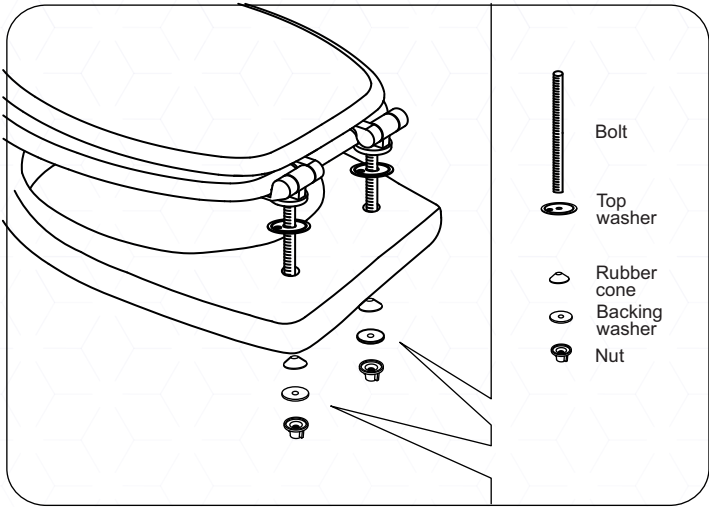

J2010.J2400C
J2011.J2400C
J2050.J2401
J2000A,J2001A,
J2020A,J2031

WARRANTY

1 YEAR - REFER TO T&CS AT johnsonsuisse.com.au

MAHOGANY

OAK

HINGE FIXING ASSEMBLY

DIMENSIONS