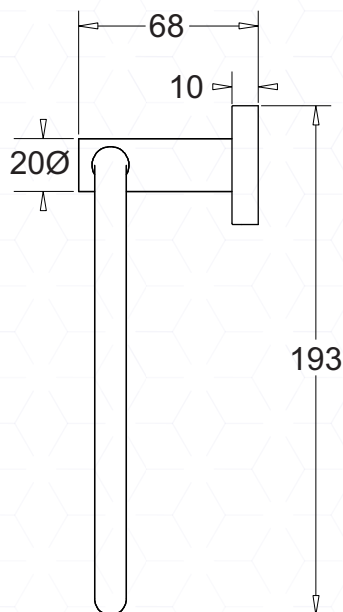

VENEZIA

TOWEL RING

JohnsonSuisse
Bathroom Solutions

CODE:
JACV115xxx

FEATURES

- Simple, functional design
- Single towel ring
- Range of attractive finishes
- Durable brass construction
- Simple, secure fixing system - stainless steel brackets and screws

FINISHES

-  CHROME
JACV115CH
-  GUNMETAL
JACV115EGM
-  MATTE BLACK
JACV115EMB

Other finishes available on request

TECHNICAL DATA SHEET

SUPERSEDES ALL PREVIOUS ISSUES

All dimensions are in millimetres and are subject to normal manufacturing variation.
As product development is ongoing BPA reserves the right to vary specifications without notice.
Bathroom Products Australia P/L ABN 87 079 297 617