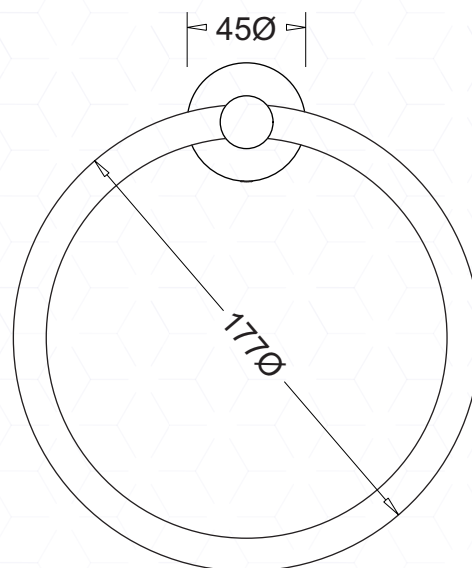

VENEZIA

TOWEL RING

JohnsonSuisse
Bathroom Solutions

CODE:
JACV115xxx

FEATURES

- Simple, functional design
- Single towel ring
- Range of attractive finishes
- Durable brass construction
- Simple, secure fixing system - stainless steel brackets and screws

FINISHES

-  CHROME
JACV115CH
-  GUNMETAL
JACV115EGM
-  MATTE BLACK
JACV115EMB

Other finishes available on request

TECHNICAL DATA SHEET

SUPERSEDES ALL PREVIOUS ISSUES

All dimensions are in millimetres and are subject to normal manufacturing variation.
As product development is ongoing BPA reserves the right to vary specifications without notice.
Bathroom Products Australia P/L ABN 87 079 297 617