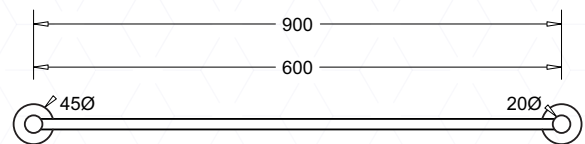

### PRODUCT

VENEZIA SINGLE TOWEL RAIL 600mm  
VENEZIA SINGLE TOWEL RAIL 900mm

### CODE

JACV600xxx  
JACV900xxx

VENEZIA DOUBLE TOWEL RAIL 600mm  
VENEZIA DOUBLE TOWEL RAIL 900mm

JACV601xxx  
JACV901xxx

xxx DENOTES FINISH/COLOUR CODE

### PRODUCT DIMENSIONS