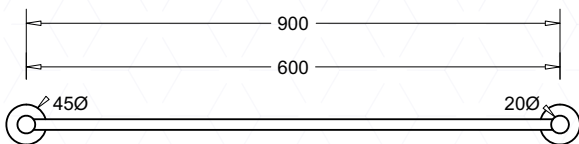

### PRODUCT

VENEZIA SINGLE TOWEL RAIL 600mm  
VENEZIA SINGLE TOWEL RAIL 900mm

### CODE

JACV600xxx  
JACV900xxx

VENEZIA DOUBLE TOWEL RAIL 600mm  
VENEZIA DOUBLE TOWEL RAIL 900mm

JACV601xxx  
JACV901xxx

xxx DENOTES FINISH/COLOUR CODE

### PRODUCT DIMENSIONS