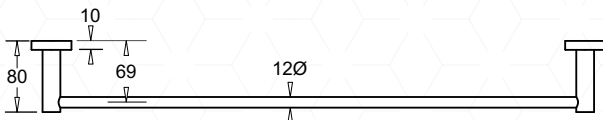

### CODE

JACV600xxx  
JACV900xxx

VENEZIA DOUBLE TOWEL RAIL 600mm  
VENEZIA DOUBLE TOWEL RAIL 900mm

JACV601xxx  
JACV901xxx

xxx DENOTES FINISH/COLOUR CODE

### PRODUCT DIMENSIONS