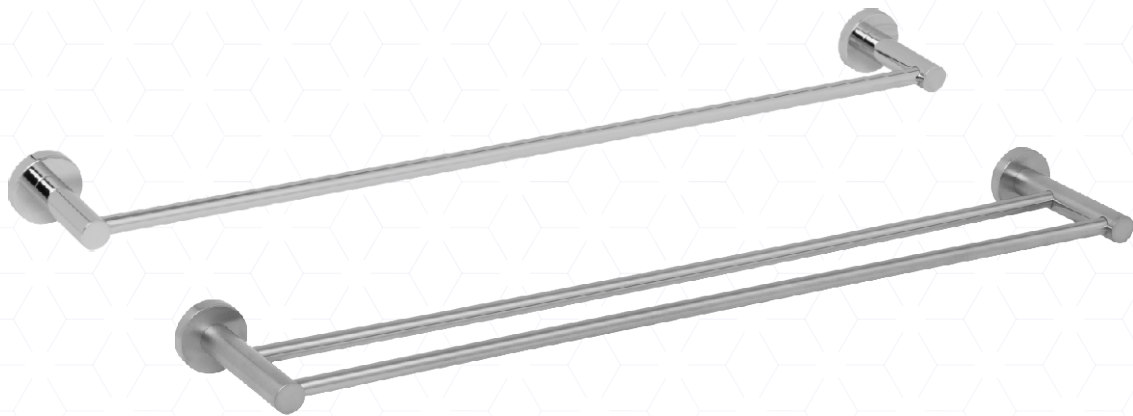

### FEATURES

- Simple, functional design
- Single or double rails with 600 or 900mm length options
- Range of attractive finishes
- Durable brass construction
- Simple, secure fixing system

### PRODUCT

VENEZIA SINGLE TOWEL RAIL 600mm  
VENEZIA SINGLE TOWEL RAIL 900mm

### CODE

JACV600xxx  
JACV900xxx

VENEZIA DOUBLE TOWEL RAIL 600mm  
VENEZIA DOUBLE TOWEL RAIL 900mm

JACV601xxx  
JACV901xxx

xxx DENOTES FINISH/COLOUR CODE