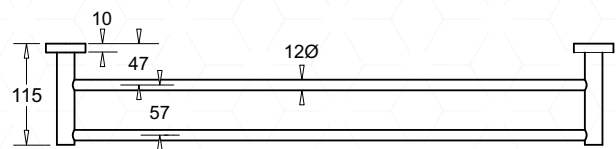

### CODE

JACV600xxx  
JACV900xxx

VENEZIA DOUBLE TOWEL RAIL 600mm  
VENEZIA DOUBLE TOWEL RAIL 900mm

JACV601xxx  
JACV901xxx

xxx DENOTES FINISH/COLOUR CODE

### PRODUCT DIMENSIONS