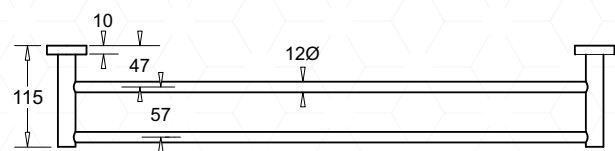

VENEZIA

TOWEL RAILS - 600/900mm

FEATURES

- Simple, functional design
- Single or double rails with 600 or 900mm length options
- Range of attractive finishes
- Durable brass construction
- Simple, secure fixing system

PRODUCT

VENEZIA SINGLE TOWEL RAIL 600mm
VENEZIA SINGLE TOWEL RAIL 900mm

CODE

JACV600xxx
JACV900xxx

VENEZIA DOUBLE TOWEL RAIL 600mm
VENEZIA DOUBLE TOWEL RAIL 600mm

JACV601xxx
JACV901xxx

xxx DENOTES FINISH/COLOUR CODE

PRODUCT DIMENSIONS

FINISHES

-  CHROME
CH
-  GUNMETAL
EGM
-  MATTE BLACK
EMB

Other finishes available on request

TECHNICAL DATA SHEET

SUPERSEDES ALL PREVIOUS ISSUES

All dimensions are in millimetres and are subject to normal manufacturing variation.
As product development is ongoing BPA reserves the right to vary specifications without notice.
Bathroom Products Australia P/L ABN 87 079 297 617