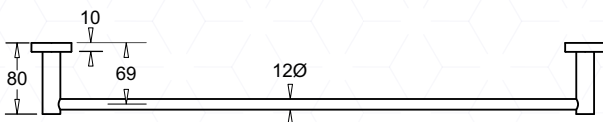

VENEZIA

TOWEL RAILS - 600/900mm

FEATURES

- Simple, functional design
- Single or double rails with 600 or 900mm length options
- Range of attractive finishes
- Durable brass construction
- Simple, secure fixing system

PRODUCT

VENEZIA SINGLE TOWEL RAIL 600mm
VENEZIA SINGLE TOWEL RAIL 900mm

CODE

JACV600xxx
JACV900xxx

VENEZIA DOUBLE TOWEL RAIL 600mm
VENEZIA DOUBLE TOWEL RAIL 600mm

JACV601xxx
JACV901xxx

xxx DENOTES FINISH/COLOUR CODE

PRODUCT DIMENSIONS

FINISHES

-  CHROME
CH
-  GUNMETAL
EGM
-  MATTE BLACK
EMB

Other finishes available on request

TECHNICAL DATA SHEET

SUPERSEDES ALL PREVIOUS ISSUES

All dimensions are in millimetres and are subject to normal manufacturing variation.
As product development is ongoing BPA reserves the right to vary specifications without notice.
Bathroom Products Australia P/L ABN 87 079 297 617