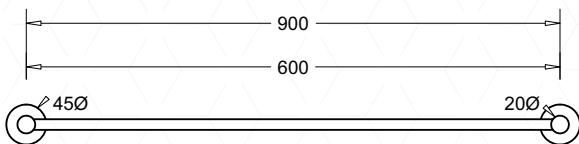

VENEZIA

TOWEL RAILS - 600/900mm

FEATURES

- Simple, functional design
- Single or double rails with 600 or 900mm length options
- Range of attractive finishes
- Durable brass construction
- Simple, secure fixing system

PRODUCT

VENEZIA SINGLE TOWEL RAIL 600mm
VENEZIA SINGLE TOWEL RAIL 900mm

CODE

JACV600xxx
JACV900xxx

VENEZIA DOUBLE TOWEL RAIL 600mm
VENEZIA DOUBLE TOWEL RAIL 600mm

JACV601xxx
JACV901xxx

xxx DENOTES FINISH/COLOUR CODE

PRODUCT DIMENSIONS

FINISHES

-  CHROME
CH
-  GUNMETAL
EGM
-  MATTE BLACK
EMB

Other finishes available on request

TECHNICAL DATA SHEET

SUPERSEDES ALL PREVIOUS ISSUES

All dimensions are in millimetres and are subject to normal manufacturing variation.
As product development is ongoing BPA reserves the right to vary specifications without notice.
Bathroom Products Australia P/L ABN 87 079 297 617