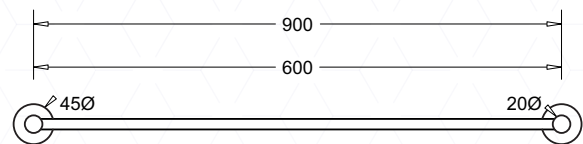

VENEZIA

TOWEL RAILS - 600/900mm

FEATURES

- Simple, functional design
- Single or double rails with 600 or 900mm length options
- Range of attractive finishes
- Durable brass construction
- Simple, secure fixing system

PRODUCT

VENEZIA SINGLE TOWEL RAIL 600mm
VENEZIA SINGLE TOWEL RAIL 900mm

CODE

JACV600xxx
JACV900xxx

VENEZIA DOUBLE TOWEL RAIL 600mm
VENEZIA DOUBLE TOWEL RAIL 600mm

JACV601xxx
JACV901xxx

xxx DENOTES FINISH/COLOUR CODE

PRODUCT DIMENSIONS

FINISHES

-  CHROME
CH
-  GUNMETAL
EGM
-  MATTE BLACK
EMB

Other finishes available on request

TECHNICAL DATA SHEET

SUPERSEDES ALL PREVIOUS ISSUES

All dimensions are in millimetres and are subject to normal manufacturing variation.
As product development is ongoing BPA reserves the right to vary specifications without notice.
Bathroom Products Australia P/L ABN 87 079 297 617