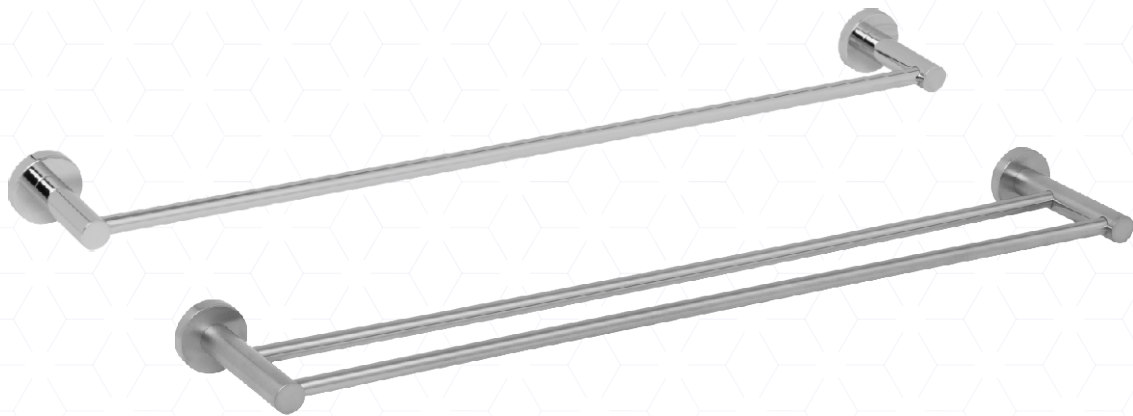

VENEZIA

TOWEL RAILS - 600/900mm

FEATURES

- Simple, functional design
- Single or double rails with 600 or 900mm length options
- Range of attractive finishes
- Durable brass construction
- Simple, secure fixing system

PRODUCT

VENEZIA SINGLE TOWEL RAIL 600mm
VENEZIA SINGLE TOWEL RAIL 900mm

CODE

JACV600xxx
JACV900xxx

VENEZIA DOUBLE TOWEL RAIL 600mm
VENEZIA DOUBLE TOWEL RAIL 600mm

JACV601xxx
JACV901xxx

xxx DENOTES FINISH/COLOUR CODE

PRODUCT DIMENSIONS

FINISHES

-  CHROME
CH
-  GUNMETAL
EGM
-  MATTE BLACK
EMB

Other finishes available on request

TECHNICAL DATA SHEET

SUPERSEDES ALL PREVIOUS ISSUES

All dimensions are in millimetres and are subject to normal manufacturing variation.
As product development is ongoing BPA reserves the right to vary specifications without notice.
Bathroom Products Australia P/L ABN 87 079 297 617