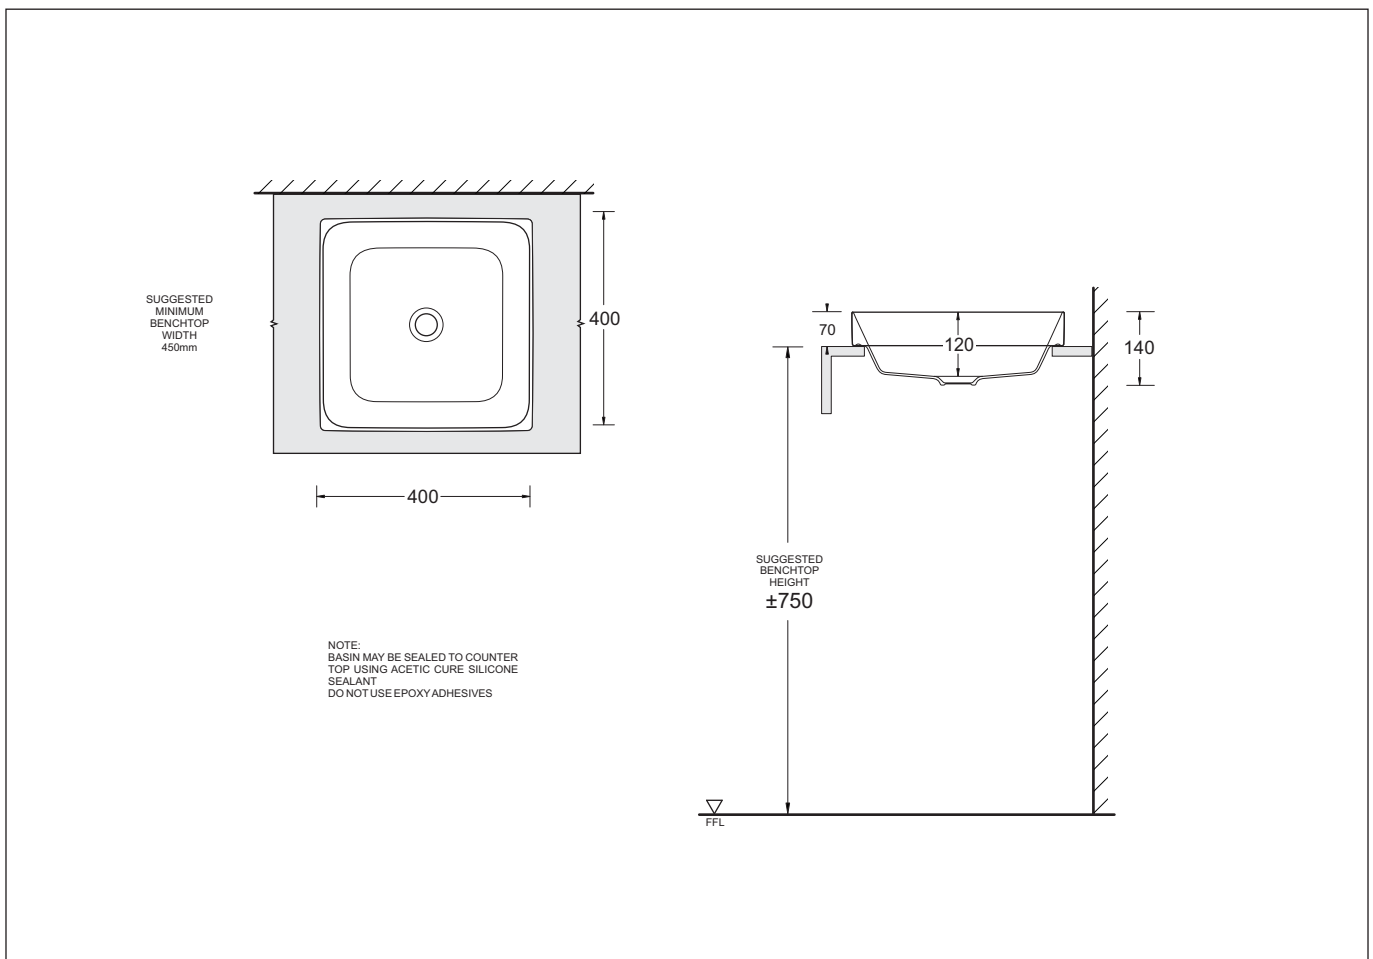

GEMELLI
SQUARE SEMI-INSET
COUNTER TOP VESSEL

Nominal size 400 x 400mm

0 TAPHOLE

- Attractive square style vitreous china vessel
- Vessel designed for inset counter top installation
- No tap hole
- 32mm waste outlet
- Basin capacity 11.5L
- 400 x 400mm size

Provided

Item	Description	Code
Basin	Gemelli Square Inset Counter Top Vessel	JBSG740
Plug & Waste	Pop-up waste-Chrome	PW6
Installation	Counter Template Kit	✓
Installation	Instructions	✓

All dimensions are in millimetres and are subject to normal manufacturing variation of +/- 3mm on all surfaces. As product development is ongoing BPA reserves the right to vary specifications without notice.