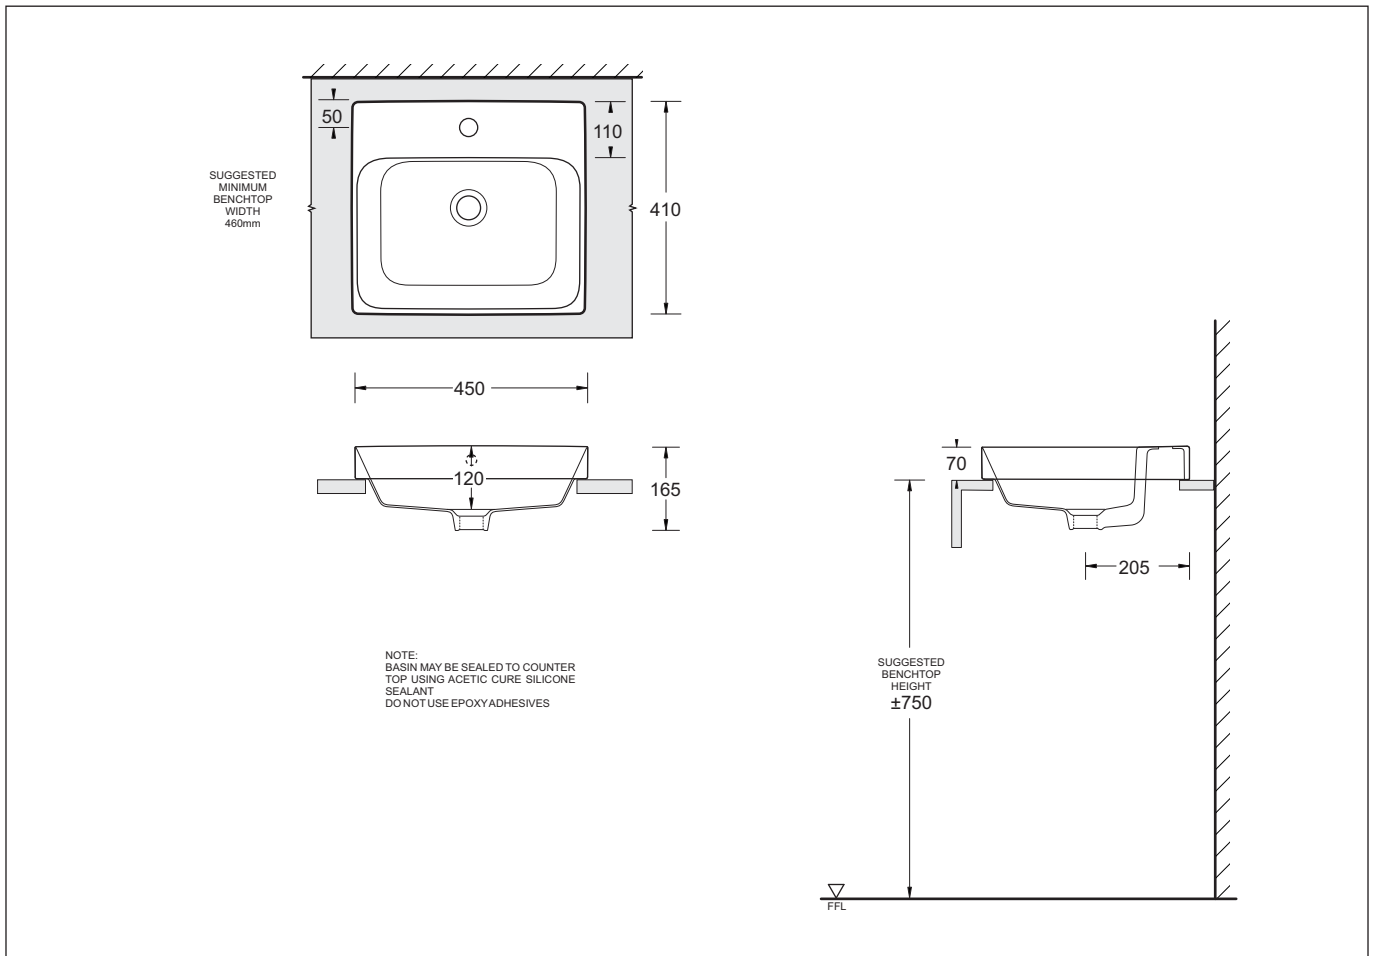

## **GEMELLI**

450 RECTANGULAR SEMI-INSET  
COUNTER TOP BASIN

Nominal size 450 x 410mm

1 TAPHOLE

## 450 SEMI-INSET RECTANGULAR COUNTER TOP BASIN

- Attractive rectangular style vitreous china basin
- Vessel designed for inset counter top installation
- Standard overflow
- 1 taphole
- 32mm waste outlet
- Basin capacity 8.0L
- 450 x 410mm size

### Provided

Item	Description	Code
Basin	Gemelli Rectangular Inset Basin	JBSG745.1
Plug & Waste	Pop-up waste-Chrome	PW5
Installation	Counter Template Kit	✓
Installation	Instructions	✓

All dimensions are in millimetres and are subject to normal manufacturing variation of +/- 3mm on all surfaces. As product development is ongoing BPA reserves the right to vary specifications without notice.