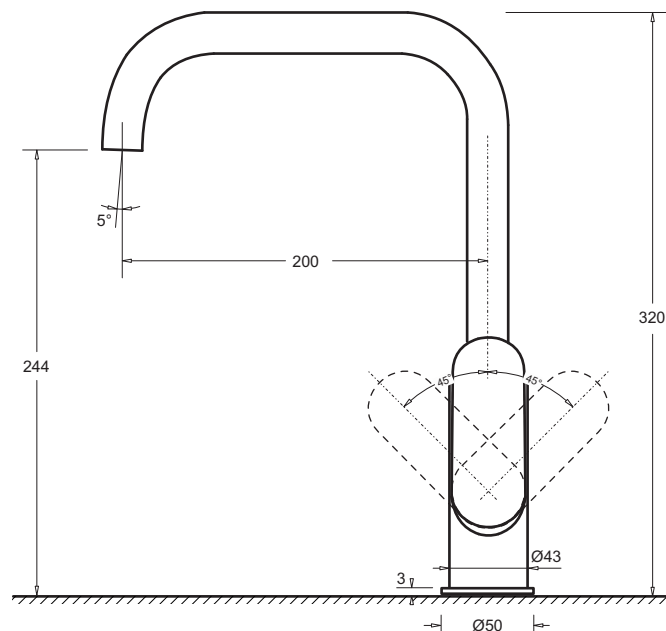

FERLA SINK MIXER

SQUARE FORMAT

SINGLE LEVER MIXER TAP

FERLA BASIN MIXERS

STANDARD AND TALL SINGLE LEVER MIXER TAPS

- Attractively styled sink mixer with a swivel spout
- Extra height suitable for bench mounting
- Single lever activation with a flat lever design style
- Quality 35mm diameter ceramic disc provides accurate flow and mixing temperature control
- Simple water supply connection via two fitted flexihoses
- Easy-to-use backnut arrangement for simple fitting

Provided		
Item	Description	Code
Tapware	Ferla Square Sink Mixer	JTFR423
Installation	Instruction sheet	✓

FERLA SINK MIXER DIMENSIONS

All dimensions are in millimetres and are subject to normal manufacturing variation. As product development is ongoing BPA reserves the right to vary specifications without notice.