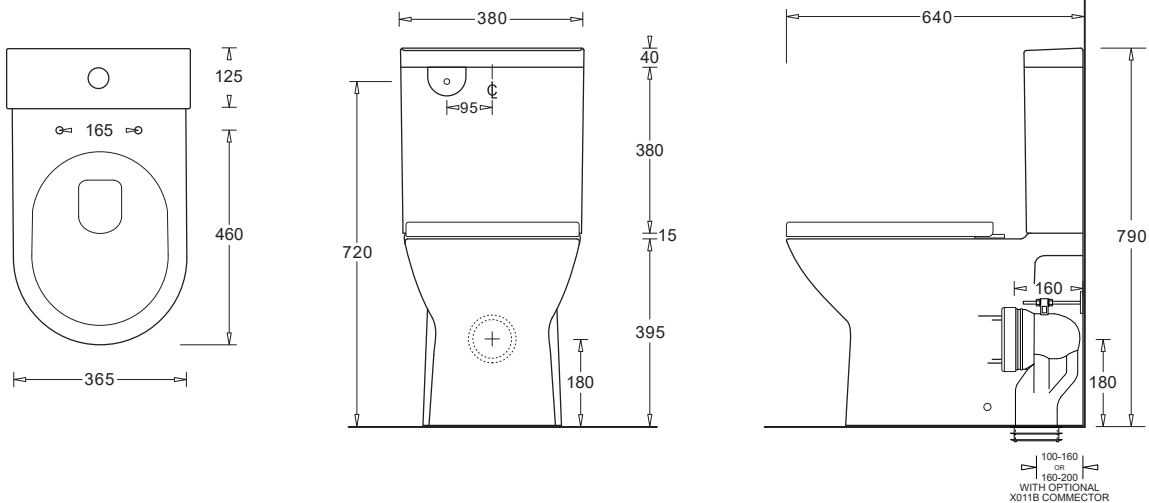

EMILIA

RIMLESS FLUSH TO WALL SUITE

CODE: JTTE405.JTTE406.1xx

FEATURES

- Smart and stylish flush to wall vitreous china toilet suite
- Efficient rimless design for hygienic flushing
- Concealed, back-entry water inlet
- Soft-close, quick release toilet seat - choice of Urea or Polypropylene material
- P or S Trap configuration installation
- Variable S Trap pan connector - 100-160mm set out

COMPONENTS

Emilia Rimless Flush to Wall pan		JTTE405
Emilia cistern		JTTE406
Emilia toilet seat - Urea	OR	JSEE105
Emilia toilet seat - Polypropylene		JSEE110

WARRANTY

Vitreous china 25 years replacement
-refer to T&Cs at www.johnsonsuiss.com.au

SOFT CLOSE

WaterMark
LIC. WM74833
AS1172.1/2
ApprovalMark

PRODUCT DIMENSIONS

TECHNICAL DATA SHEET

SUPERSEDES ALL PREVIOUS ISSUES

All dimensions are in millimetres and are subject to normal manufacturing variation.
As product development is ongoing BPA reserves the right to vary specifications without notice.
Bathroom Products Australia Pty Ltd ABN 87 079 297 617