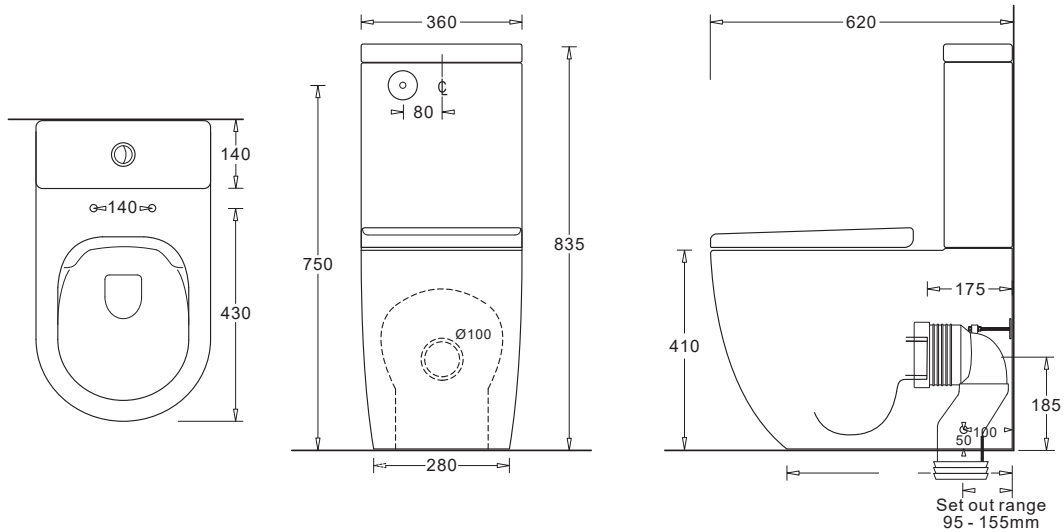

RIMLESS FLUSH TO WALL SUITE

CODE: JTTG301.JTTG302.712

FEATURES

- Curved front flush to wall vitreous china toilet suite
- Efficient rimless design for hygienic flushing
- Concealed, back-entry water inlet - can be converted to bottom entry (optional)
- Soft-close, quick release toilet seat
- P or S Trap configuration installation
- Variable S Trap pan connector - 95-155mm set out

COMPONENTS

Gemelli Rimless Flush to Wall pan	JTTG301
Gemelli cistern	JTTG302
Gemelli Quick-release, Soft-close seat	JSEV712

WARRANTY

Vitreous china 25 years replacement
-refer to T&Cs at www.johnsonsuiss.com.au

PRODUCT DIMENSIONS

TECHNICAL DATA SHEET

SUPERSEDES ALL PREVIOUS ISSUES

All dimensions are in millimetres and are subject to normal manufacturing variation.
As product development is ongoing BPA reserves the right to vary specifications without notice.
Bathroom Products Australia Pty Ltd ABN 87 079 297 617