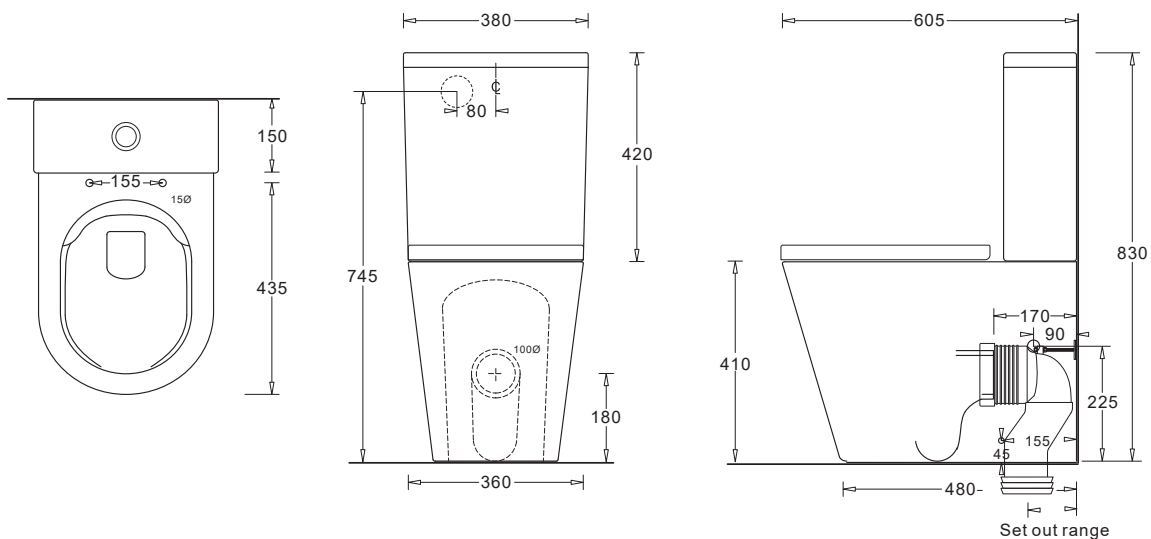

VENEZIA^{COMPACT}

RIMLESS FLUSH TO WALL SUITE SHORT PROJECTION

CODE: JTTV321.JTTV312.311

FEATURES

- Modern style flush to wall vitreous china toilet suite
- Efficient rimless design for hygienic flushing
- Cistern has a concealed, back-entry water inlet
- Soft-close, quick release toilet seat
- P or S Trap configuration installation
- Variable S Trap pan connector - 95-185mm set out

COMPONENTS

Venezia Rimless Flush to Wall pan	JTTV321
Venezia cistern	JTTV312
Venezia Quick-release, Soft-close seat	JSEV311

WARRANTY

Vitreous china 25 years replacement
-refer to T&Cs at www.johnsonsuiss.com.au

WaterMark
LIC. WM26609
AS1172.1/2
SAI Global

PRODUCT DIMENSIONS

TECHNICAL DATA SHEET

SUPERSEDES ALL PREVIOUS ISSUES

All dimensions are in millimetres and are subject to normal manufacturing variation.
As product development is ongoing BPA reserves the right to vary specifications without notice.
Bathroom Products Australia Pty Ltd ABN 87 079 297 617