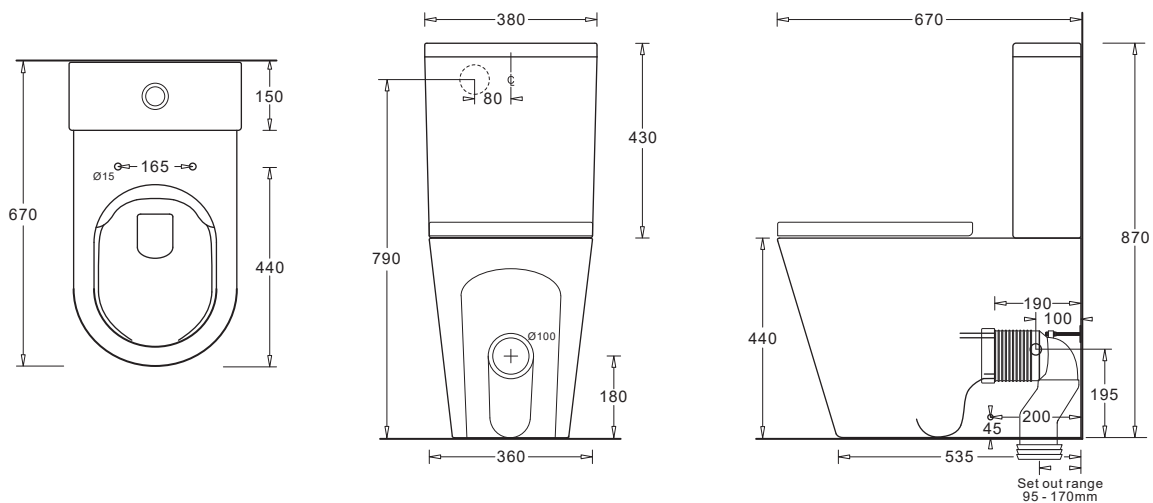

RIMLESS FLUSH TO WALL SUITE

CODE: JTTV331.JTTV333.315

FEATURES

- Modern style flush to wall vitreous china toilet suite
- Efficient rimless design for hygienic flushing
- Concealed, back-entry water inlet
- Ambulant compliant (to AS1428.1)
- Soft-close, quick release toilet seat
- P or S Trap configuration installation
- Variable S Trap pan connector - 90-190mm set out

AMBULANT

COMFORT HEIGHT

SOFT CLOSE

WaterMark
LIC. WM26609
AS1172.1/2
SAI Global

PRODUCT DIMENSIONS

TECHNICAL DATA SHEET

SUPERSEDES ALL PREVIOUS ISSUES

All dimensions are in millimetres and are subject to normal manufacturing variation.
As product development is ongoing BPA reserves the right to vary specifications without notice.
Bathroom Products Australia Pty Ltd ABN 87 079 297 617