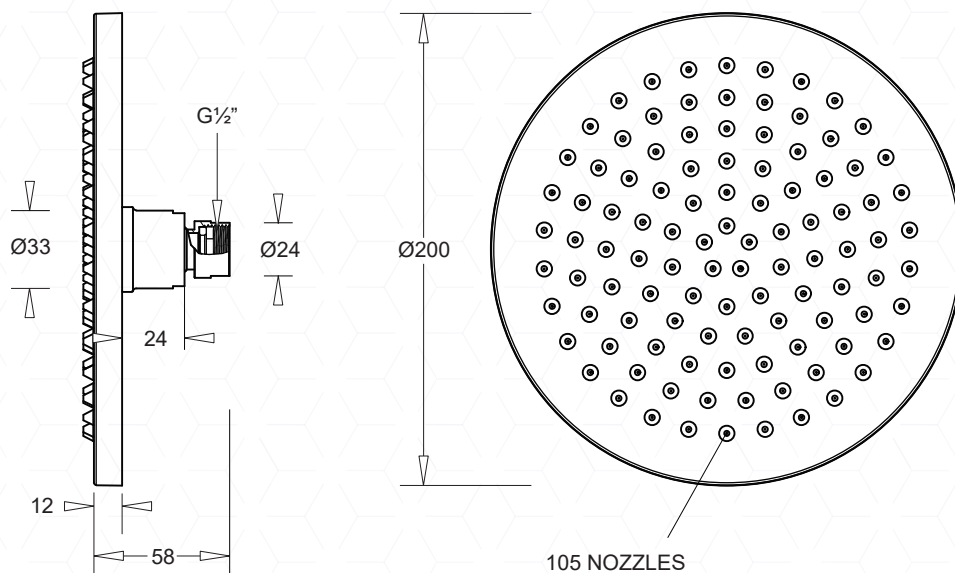

VENEZIA

SHOWER ROSE

JohnsonSuisse
Bathroom Solutions

CODE:
JTV12xxx

FEATURES

- Attractive modern design available in a range of attractive finishes
- Robust brass construction
- 105 silicone water jet nozzles for a relaxing shower experience
- Simple installation with 1/2" BSP connections to ceiling or wall mounted arms

TECHNICAL DETAILS

- WELS Rating 3 Star - 9L/min.
- Operating Pressure 150-500kPa
- Operating Temperature 1-70°C

WARRANTY

20 years product replacement
- Refer to T&C's at johnsonsuisse.com.au

ITEM CODES

CHROME
CODE: JTV12CH

GUNMETAL
CODE: JTV12EGM

MATTE BLACK
CODE: JTV12EMB

Other finishes available on request

TECHNICAL DATA SHEET

SUPERSEDES ALL PREVIOUS ISSUES

All dimensions are in millimetres and are subject to normal manufacturing variation.
As product development is ongoing BPA reserves the right to vary specifications without notice.
Bathroom Products Australia P/L ABN 87 079 297 617