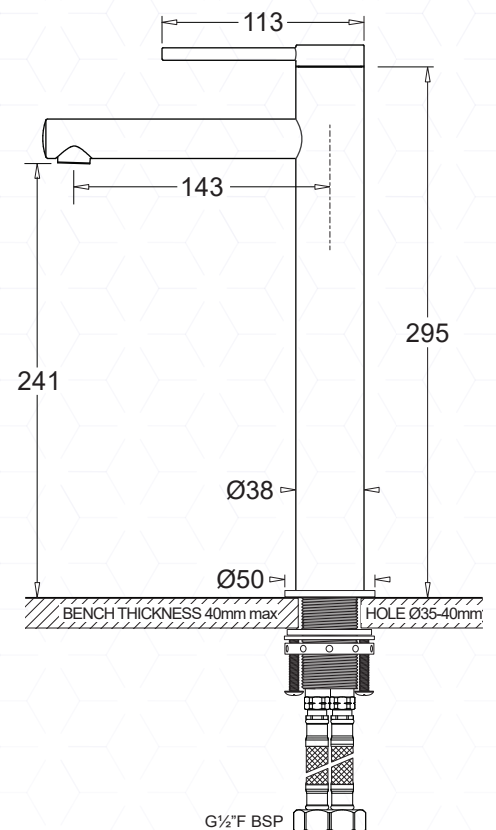

VENEZIA

EXTENDED BASIN MIXER

JohnsonSuisse
Bathroom Solutions

CODE:
JTV223xxx

FEATURES

- Minimalistic design
- Ultra thin stylish pin lever handle
- Range of attractive finishes
- Durable DZR brass construction
- Simple, secure fixing system
- Matching showers and accessories

TECHNICAL DETAILS

- WELS Rating 6 Star - 4.5L/min.
- Operating Pressure 150-500kPa
- Operating Temperature 5-80°C
- 25mm Ceramic disc cartridge
- Flexihose connections 1/2" F BSP

WARRANTY

20 years product replacement
- Refer to T&C's at johnsonsuisse.com.au

ITEM CODES

-  CHROME
CODE: JTV223CH
-  GUNMETAL
CODE: JTV223EGM
-  MATTE BLACK
CODE: JTV223EMB

Other finishes available on request

TECHNICAL DATA SHEET

SUPERSEDES ALL PREVIOUS ISSUES

All dimensions are in millimetres and are subject to normal manufacturing variation. As product development is ongoing BPA reserves the right to vary specifications without notice.
Bathroom Products Australia P/L ABN 87 079 297 617