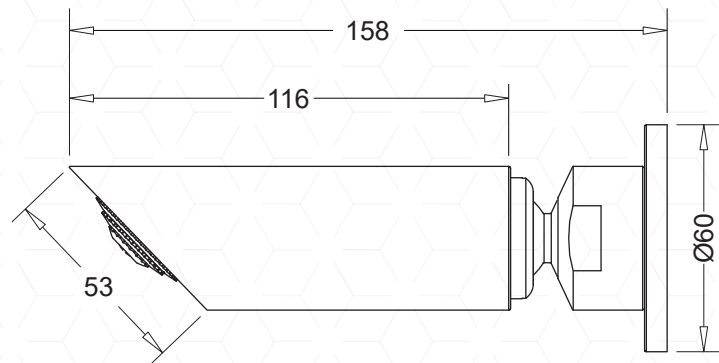

COMPACT SHOWER NOZZLE

JohnsonSuisse
Bathroom Solutions

CODE:
JTV22xxx

VANDAL-RESISTANT

FEATURES

- Minimalistic design
- Range of attractive finishes
- Durable DZR brass construction
- Simple, secure fixing system
- Matching showers and accessories available

ITEM CODES

 CHROME
CODE: JTV22CH

 GUNMETAL
CODE: JTV22EGM

 MATTE BLACK
CODE: JTV22EMB

Other finishes available on request

TECHNICAL DATA SHEET

SUPERSEDES ALL PREVIOUS ISSUES

All dimensions are in millimetres and are subject to normal manufacturing variation.
As product development is ongoing BPA reserves the right to vary specifications without notice.
Bathroom Products Australia P/L ABN 87 079 297 617