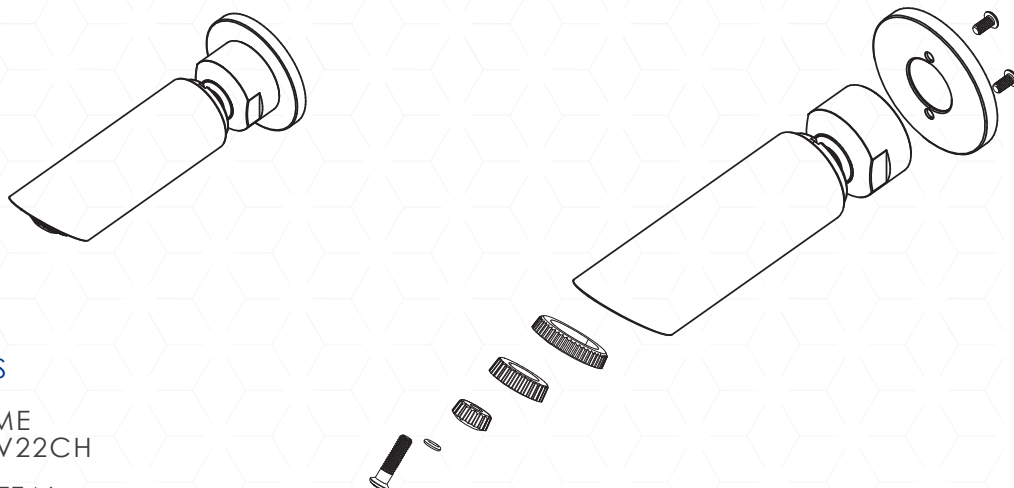

COMPACT SHOWER NOZZLE

JohnsonSuisse
Bathroom Solutions

CODE:
JTV22xxx

VANDAL-RESISTANT

FEATURES

- Minimalistic design
- Range of attractive finishes
- Durable DZR brass construction
- Simple, secure fixing system
- Matching showers and accessories available

ITEM CODES

 CHROME
CODE: JTV22CH

 GUNMETAL
CODE: JTV22EGM

 MATTE BLACK
CODE: JTV22EMB

Other finishes available on request

TECHNICAL DATA SHEET

SUPERSEDES ALL PREVIOUS ISSUES

All dimensions are in millimetres and are subject to normal manufacturing variation.
As product development is ongoing BPA reserves the right to vary specifications without notice.
Bathroom Products Australia P/L ABN 87 079 297 617