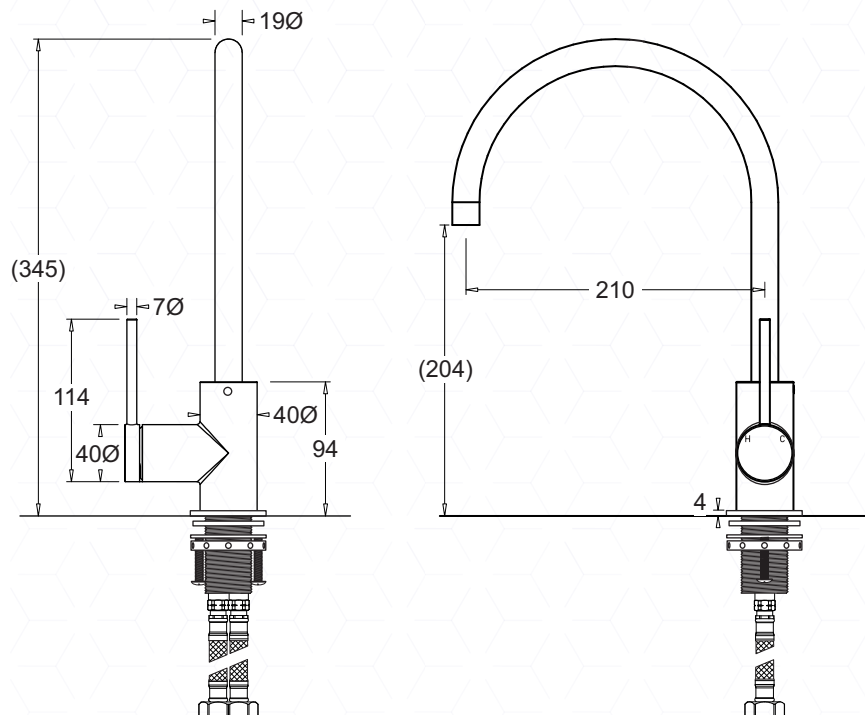

VENEZIA

GOOSENECK SINK MIXER

JohnsonSuisse
Bathroom Solutions

CODE:
JTV403xxx

FEATURES

- Minimalistic design
- Ultra thin stylish pin lever handle
- Range of attractive finishes
- Durable DZR brass construction
- Simple, secure fixing system

TECHNICAL DETAILS

- WELS Rating 5 Star - 5.5L/min.
- Operating Pressure 150-500kPa
- Operating Temperature 5-80°C
- 35mm Ceramic disc cartridge
- Flexihose connections ½" F BSP

WARRANTY

20 YEARS PRODUCT REPLACEMENT
- Refer to T&C's at johnsonsuisse.com.au

ITEM CODES

CHROME
CODE: JTV403CH

GUNMETAL
CODE: JTV403EGM

MATTE BLACK
CODE: JTV403EMB

Other finishes available on request

TECHNICAL DATA SHEET

SUPERSEDES ALL PREVIOUS ISSUES

All dimensions are in millimetres and are subject to normal manufacturing variation.
As product development is ongoing BPA reserves the right to vary specifications without notice.
Bathroom Products Australia P/L ABN 87 079 297 617