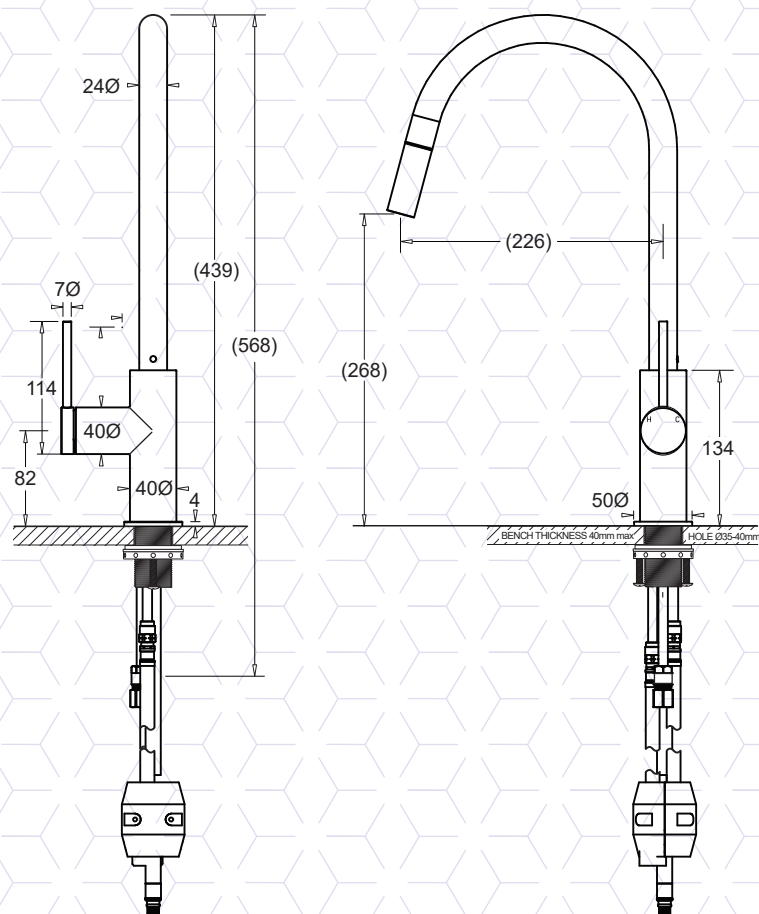

VENEZIA

GOOSENECK SINK MIXER WITH PULL-OUT HOSE

JohnsonSuisse
Bathroom Solutions

CODE:
JTV405xxx

FEATURES

- Minimalistic design
- Ultra thin stylish pin lever handle
- Convenient self-retracting, pull-out hose for effective rinsing
- Range of attractive finishes
- Durable DZR brass construction
- Simple, secure fixing system

TECHNICAL DETAILS

- WELS Rating 5 Star - 5.5L/min.
- Operating Pressure 150-500kPa
- Operating Temperature 5-80°C
- 35mm Ceramic disc cartridge
- Flexihose connections 1/2" F BSP

WARRANTY

20 years product replacement
- Refer to T&C's at johnsonsuiss.com.au

ITEM CODES

-  CHROME
CODE: JTV405CH
-  GUNMETAL
CODE: JTV405EGM
-  MATTE BLACK
CODE: JTV405EMB

Other finishes available on request

TECHNICAL DATA SHEET

SUPERSEDES ALL PREVIOUS ISSUES

All dimensions are in millimetres and are subject to normal manufacturing variation.
As product development is ongoing BPA reserves the right to vary specifications without notice.
Bathroom Products Australia P/L ABN 87 079 297 617