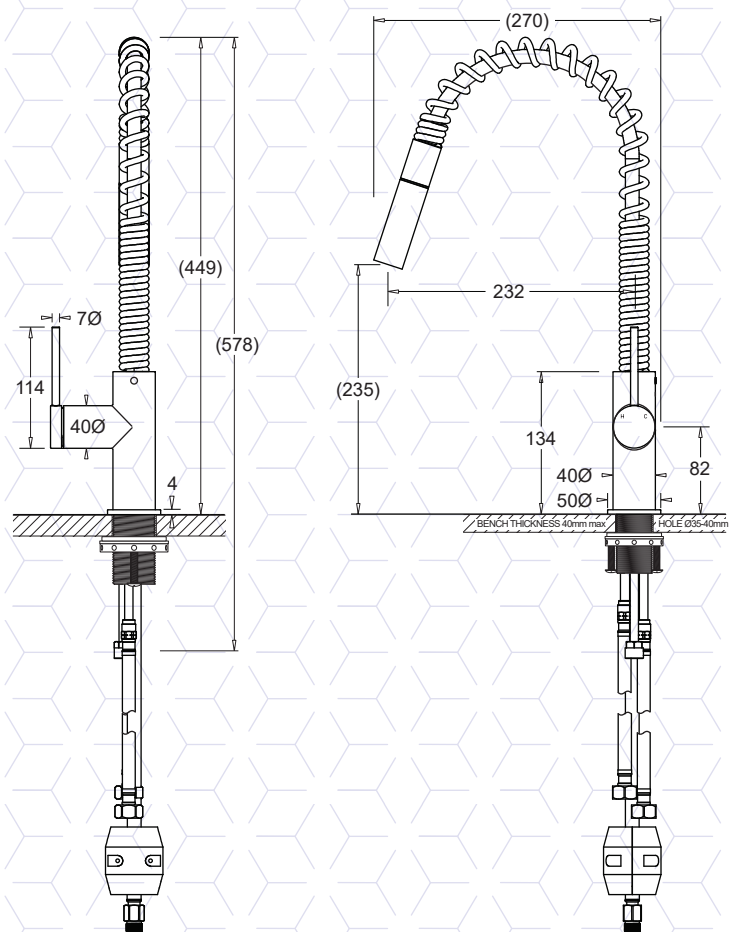

VENEZIA

GOOSENECK SINK MIXER WITH PULL-OUT SPRING HOSE

JohnsonSuisse
Bathroom Solutions

CODE:
JTV406xxx

FEATURES

- Minimalistic design
- Ultra thin stylish pin lever handle
- Convenient spring-supported, pull-down hose for effective rinsing
- Range of attractive finishes
- Durable DZR brass construction
- Simple, secure fixing system

TECHNICAL DETAILS

- WELS Rating 5 Star - 5.5L/min.
- Operating Pressure 150-500kPa
- Operating Temperature 5-80°C
- 35mm Ceramic disc cartridge
- Flexihose connections 1/2" F BSP

WARRANTY

20 years product replacement
- Refer to T&C's at johnsonsuiss.com.au

ITEM CODES

-  CHROME
CODE: JTV406CH
-  GUNMETAL
CODE: JTV406EGM
-  MATTE BLACK
CODE: JTV406EMB

Other finishes available on request

TECHNICAL DATA SHEET

SUPERSEDES ALL PREVIOUS ISSUES

All dimensions are in millimetres and are subject to normal manufacturing variation.
As product development is ongoing BPA reserves the right to vary specifications without notice.
Bathroom Products Australia P/L ABN 87 079 297 617