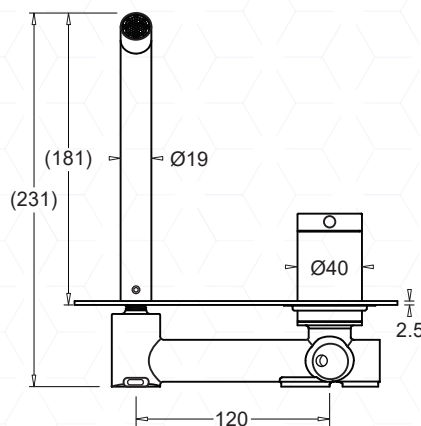

VENEZIA

WALL MOUNTED BASIN-BATH MIXER

JohnsonSuisse
Bathroom Solutions

CODE:
JTV505xxx

FEATURES

- Minimalistic design
- Ultra thin stylish pin lever handle
- Range of attractive finishes
- Durable DZR brass construction
- Simple, secure fixing system
- Matching showers and accessories

TECHNICAL DETAILS

- WELS Rating 5 Star - 5.5L/min.
- Operating Pressure 150-500kPa
- Operating Temperature 5-80°C
- 25mm Ceramic disc cartridge
- Flexihose connections ½" F BSP

WARRANTY

20 years product replacement
- Refer to T&C's at johnsonsuiss.com.au

ITEM CODES

CHROME
CODE: JTV505CH

GUNMETAL
CODE: JTV505EGM

MATTE BLACK
CODE: JTV505EMB

Other finishes available on request

TECHNICAL DATA SHEET

SUPERSEDES ALL PREVIOUS ISSUES

All dimensions are in millimetres and are subject to normal manufacturing variation.
As product development is ongoing BPA reserves the right to vary specifications without notice.
Bathroom Products Australia P/L ABN 87 079 297 617