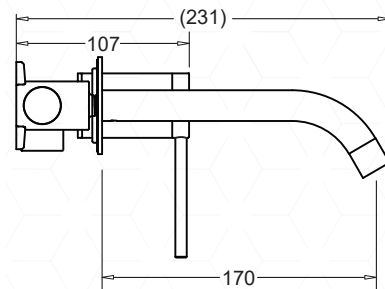

VENEZIA

WALL MOUNTED BASIN-BATH MIXER

JohnsonSuisse
Bathroom Solutions

CODE:
JTV505xxx

FEATURES

- Minimalistic design
- Ultra thin stylish pin lever handle
- Range of attractive finishes
- Durable DZR brass construction
- Simple, secure fixing system
- Matching showers and accessories

TECHNICAL DETAILS

- WELS Rating 5 Star - 5.5L/min.
- Operating Pressure 150-500kPa
- Operating Temperature 5-80°C
- 25mm Ceramic disc cartridge
- Flexihose connections ½" F BSP

WARRANTY

20 years product replacement
- Refer to T&C's at johnsonsuiss.com.au

ITEM CODES

CHROME
CODE: JTV505CH

GUNMETAL
CODE: JTV505EGM

MATTE BLACK
CODE: JTV505EMB

Other finishes available on request

TECHNICAL DATA SHEET

SUPERSEDES ALL PREVIOUS ISSUES

All dimensions are in millimetres and are subject to normal manufacturing variation.
As product development is ongoing BPA reserves the right to vary specifications without notice.
Bathroom Products Australia P/L ABN 87 079 297 617