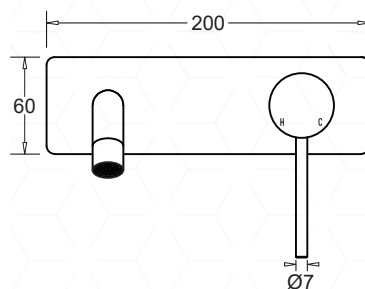

VENEZIA

WALL MOUNTED BASIN-BATH MIXER

JohnsonSuisse
Bathroom Solutions

CODE:
JTV505xxx

FEATURES

- Minimalistic design
- Ultra thin stylish pin lever handle
- Range of attractive finishes
- Durable DZR brass construction
- Simple, secure fixing system
- Matching showers and accessories

TECHNICAL DETAILS

- WELS Rating 5 Star - 5.5L/min.
- Operating Pressure 150-500kPa
- Operating Temperature 5-80°C
- 25mm Ceramic disc cartridge
- Flexihose connections ½" F BSP

WARRANTY

20 years product replacement
- Refer to T&C's at johnsonsuiss.com.au

ITEM CODES

CHROME
CODE: JTV505CH

GUNMETAL
CODE: JTV505EGM

MATTE BLACK
CODE: JTV505EMB

Other finishes available on request

TECHNICAL DATA SHEET

SUPERSEDES ALL PREVIOUS ISSUES

All dimensions are in millimetres and are subject to normal manufacturing variation.
As product development is ongoing BPA reserves the right to vary specifications without notice.
Bathroom Products Australia P/L ABN 87 079 297 617