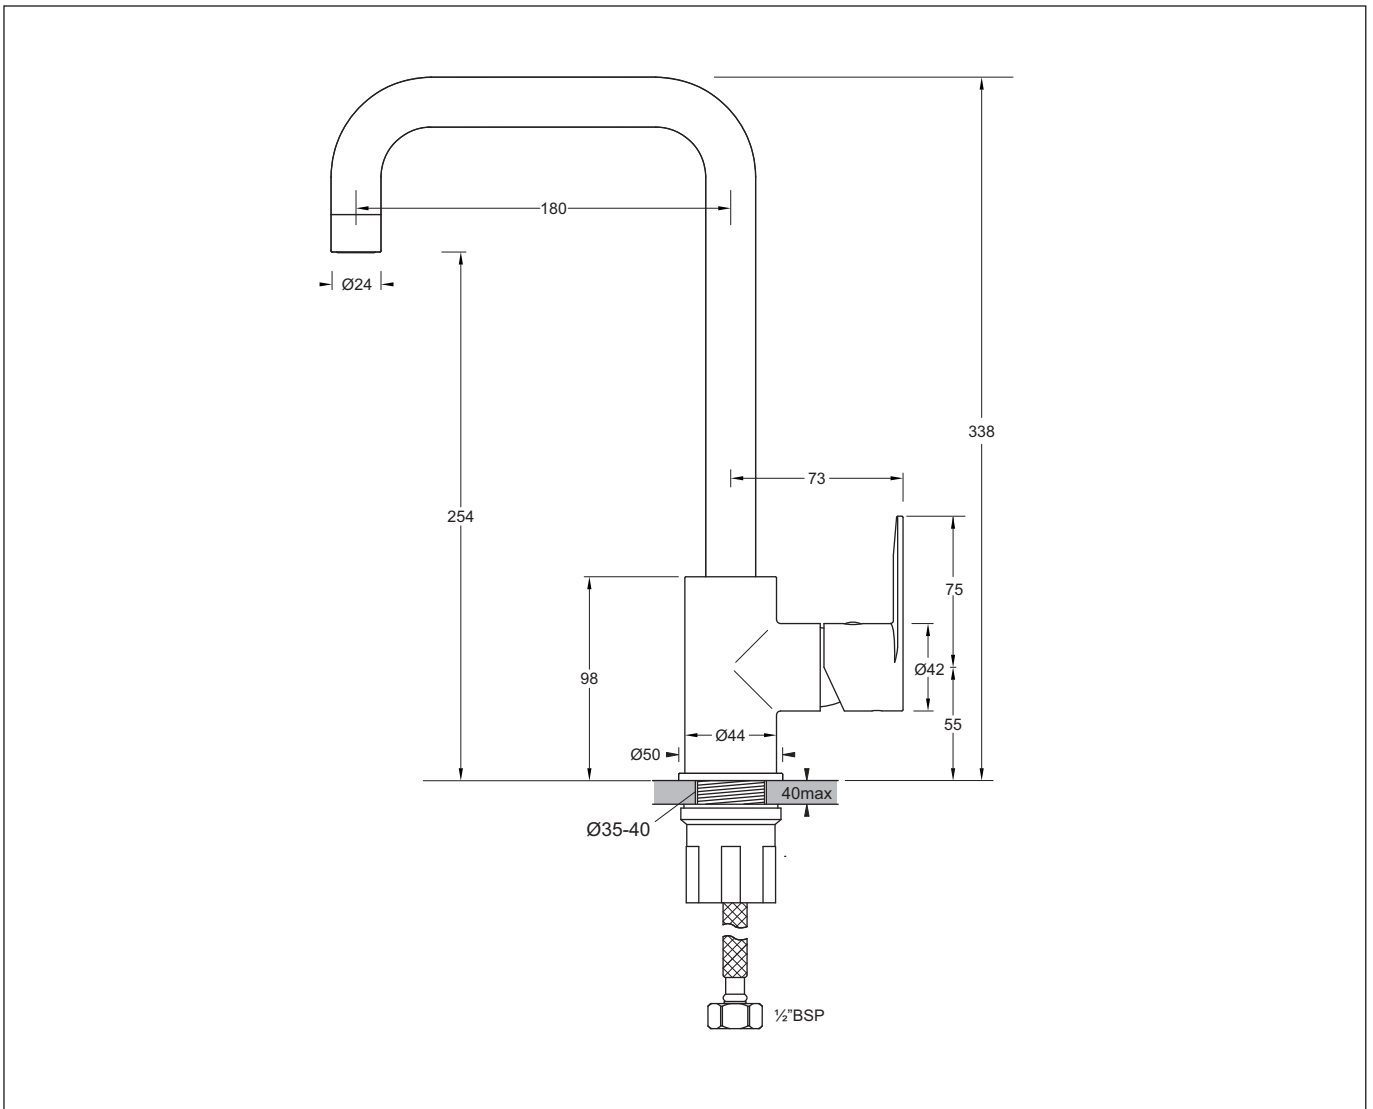

SARDINA SINK MIXER

SINK MIXER WITH SQUARE SPOUT

SARDINA SINK MIXER

SINK MIXER WITH SQUARE SPOUT

- Attractively styled sink mixer with a swivel spout
- Single quarter turn lever activation for hot and cold with a vertical lever design style
- Tall square spout pattern with aerator
- Quality 35mm diameter ceramic disc provides accurate flow and mixing temperature control
- Adjustable fixings to accommodate benchtop thicknesses up to 43mm

Provided

| Item | Description | Code |
|--------------|---------------------------------|--------|
| Tapware | Madeira Sink Mixer Square Spout | MTS423 |
| Installation | Instruction sheet | ✓ |

All dimensions are in millimetres and are subject to normal manufacturing variation.
As product development is ongoing BPA reserves the right to vary specifications without notice.
Bathroom Products Australia P/L ABN 87 079 297 617