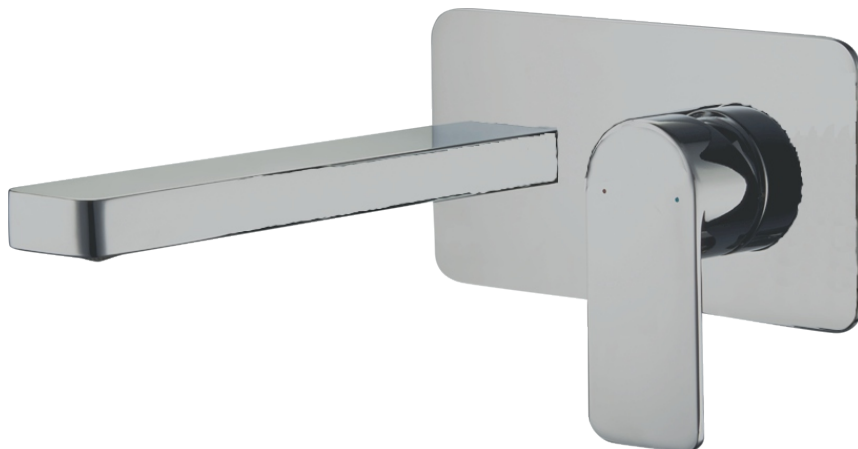

SARDINA WALL BATH/BASIN MIXER

SINGLE LEVER MIXER TAP WITH SPOUT

SARDINA BATH/BASIN MIXER

SINGLE LEVER MIXER TAP WITH SPOUT

- Attractively styled basin or bath mixer with a fixed spout
- Single lever activation with a flat lever design style
- Rectangular spout pattern with aerator
- Quality 35mm diameter ceramic disc provides accurate flow and mixing temperature control
- Cover plate adjustable to accommodate different wall/tile thicknesses

Provided

Item	Description	Code
Toilet	Sardinia Wall Bath/Basin Mixer	MTS505
Installation	Instruction sheet, Allen key	✓

All dimensions are in millimetres and are subject to normal manufacturing variation.
 As product development is ongoing BPA reserves the right to vary specifications without notice.
Bathroom Products Australia P/L ABN 87 079 297 617