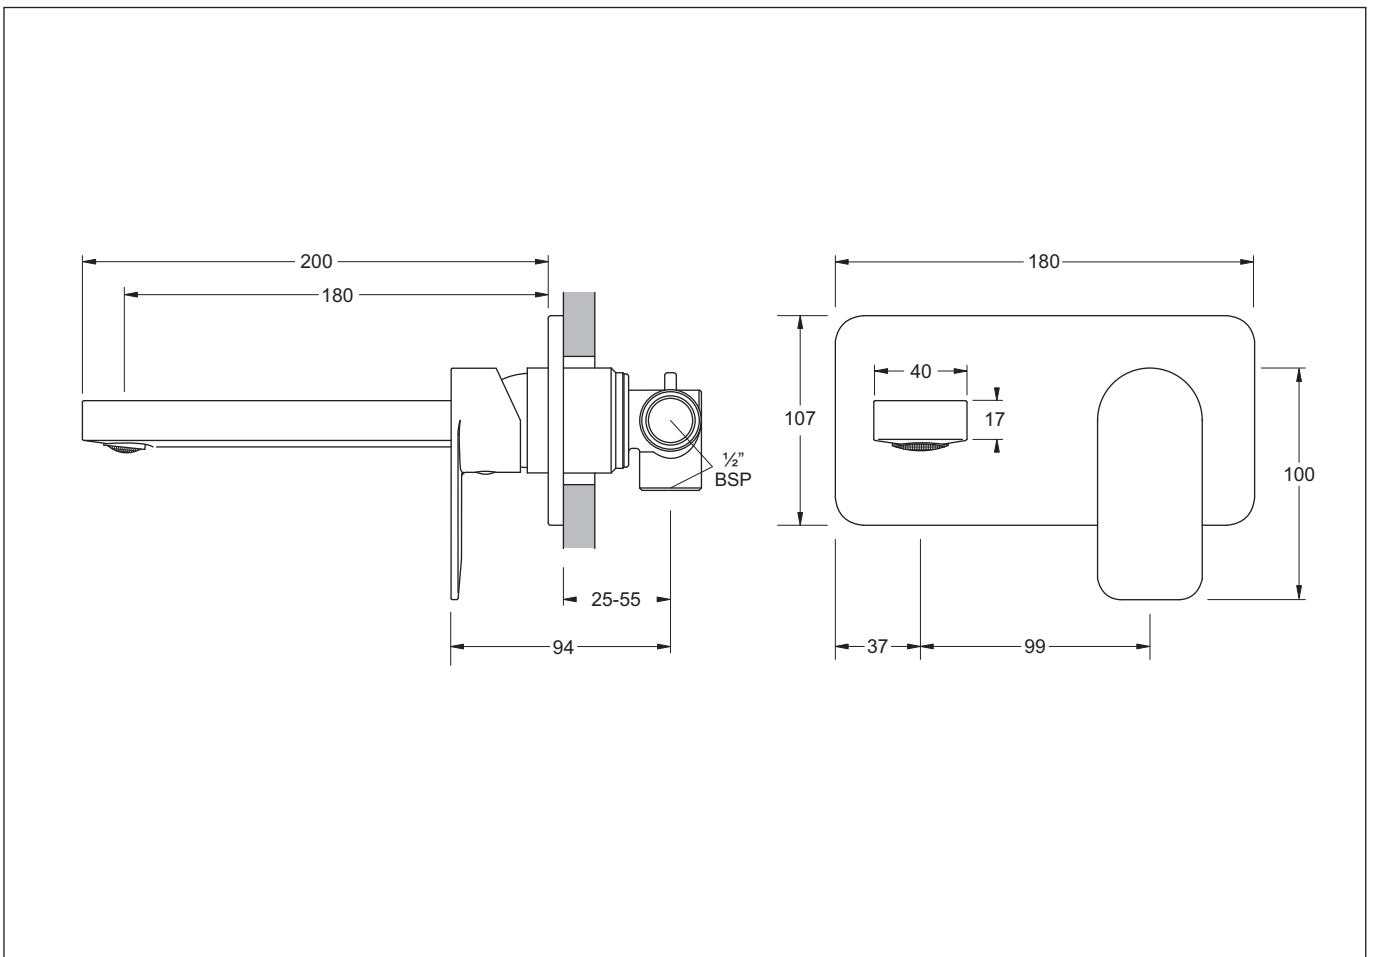

SARDINA WALL BATH/BASIN MIXER

SINGLE LEVER MIXER TAP WITH SPOUT

SARDINA BATH/BASIN MIXER

SINGLE LEVER MIXER TAP WITH SPOUT

- Attractively styled basin or bath mixer with a fixed spout
- Single lever activation with a flat lever design style
- Rectangular spout pattern with aerator
- Quality 35mm diameter ceramic disc provides accurate flow and mixing temperature control
- Cover plate adjustable to accommodate different wall/tile thicknesses

Provided

Item	Description	Code
Toilet	Sardinia Wall Bath/Basin Mixer	MTS505
Installation	Instruction sheet, Allen key	✓

All dimensions are in millimetres and are subject to normal manufacturing variation.
 As product development is ongoing BPA reserves the right to vary specifications without notice.
Bathroom Products Australia P/L ABN 87 079 297 617